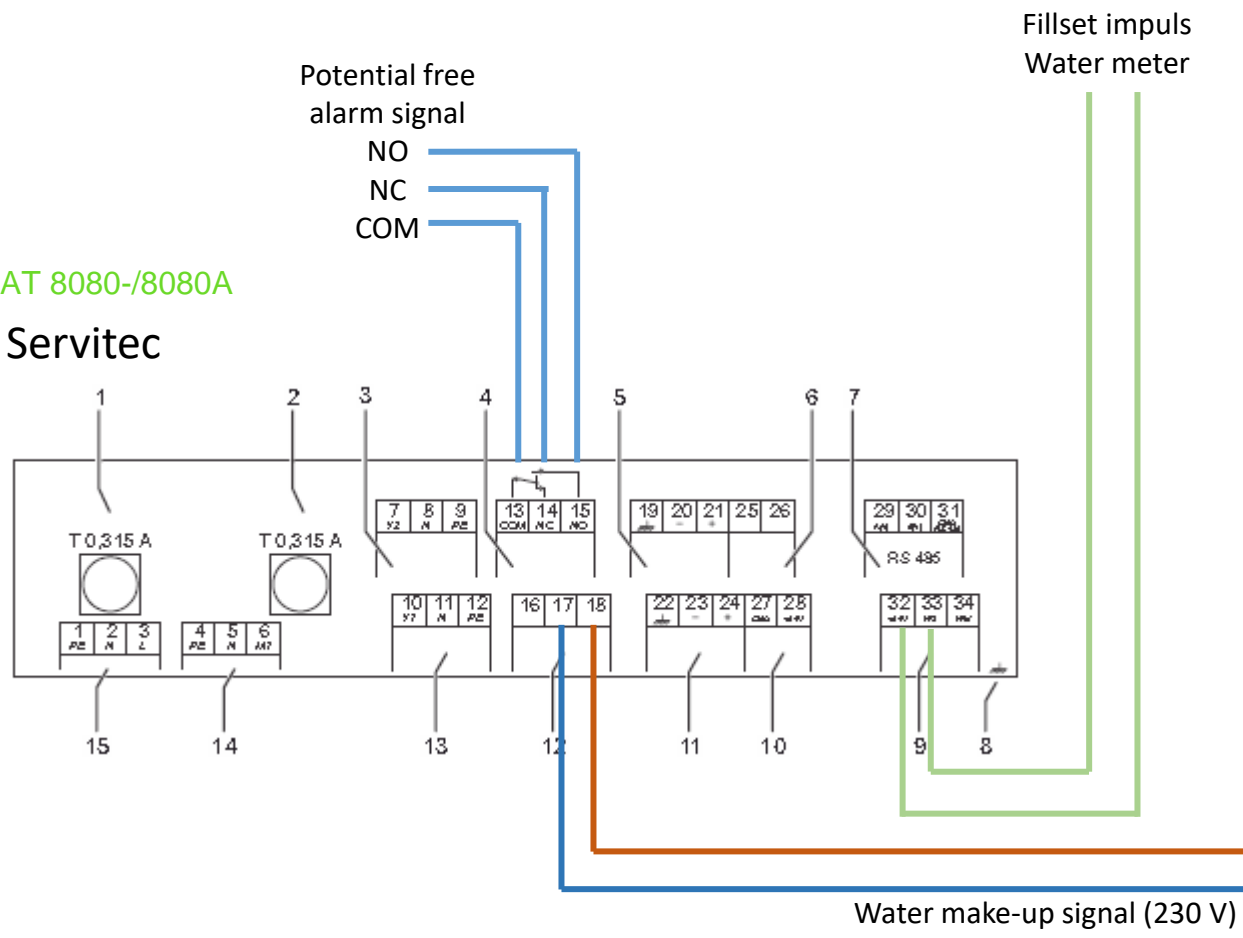

Fillset impuls
Water meter

AT 8300K med Control Touch
Reflexomat Touch

Servitec AT 8080-/8080A

Potential free
alarm signal
NO
COM
NC

Water make-up signal (230 V)

AT 8080A35-8080A120
Servitec Touch

AT 8300K med Control Touch
Reflexomat Touch

Potential free alarm signal

NO
COM
NC

Fillset impuls
Water meter

Potential free alarm signal

NO
COM
NC

Water make-up signal (230 V)

AT 8080-/8080A
Servitec

AT 8300- samt 8300K med Control basic
Reflexomat Basic

AT 8080A35-8080A120

Servitec Touch

Fillset impuls
Water meter

Potential free alarm signal

NO
COM
NC

AT 8300- samt 8300K med Control basic

Reflexomat Basic

Water make-up signal (230 V)

AT 8080-40/8080A40

Servitec S

Potential free
alarm signal
NO
NC
COM

AT 8300- samt 8300K med Control basic

Reflexomat Basic

Water make-up signal (230 V)