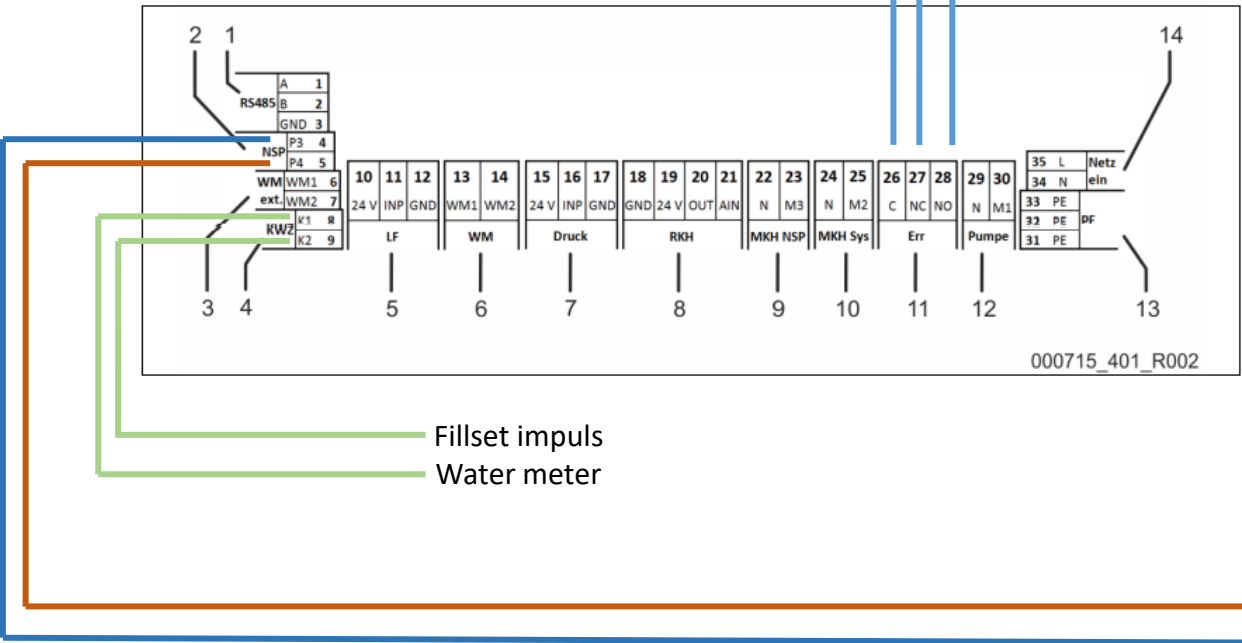

Potential free alarm signal

NO
COM
NC

Fillset impuls
Water meter

Potential free alarm signal

NO
COM
NC

Water make-up signal (230 V)

AT 8080-/8080A
Servitec

AT 8300- samt 8300K med Control basic
Reflexomat Basic

AT 8080A35-8080A120

Servitec Touch

Fillset impuls
Water meter

Potential free alarm signal

NO
COM
NC

AT 8300- samt 8300K med Control basic

Reflexomat Basic

Water make-up signal (230 V)

AT 8080-40/8080A40

Servitec S

Potential free
alarm signal
NO
NC
COM

AT 8300- samt 8300K med Control basic

Reflexomat Basic

Water make-up signal (230 V)