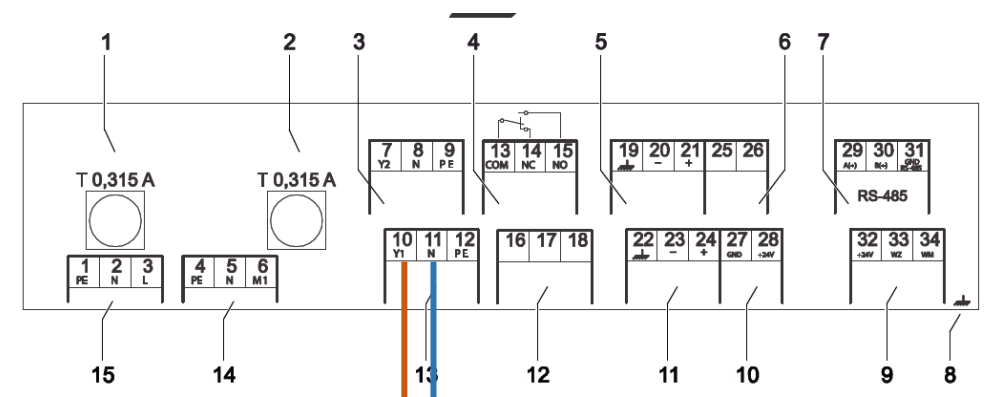

Potential free alarm signal

NO
COM
NC

Fillset impuls
Water meter

Potential free alarm signal

NO
COM
NC

Water make-up signal (230 V)

AT 8080-/8080A
Servitec

AT 8300- samt 8300K med Control basic
Reflexomat Basic

AT 8080A35-8080A120

Servitec Touch

Fillset impuls
Water meter

Potential free alarm signal

NO
COM
NC

AT 8300- samt 8300K med Control basic

Reflexomat Basic

Water make-up signal (230 V)