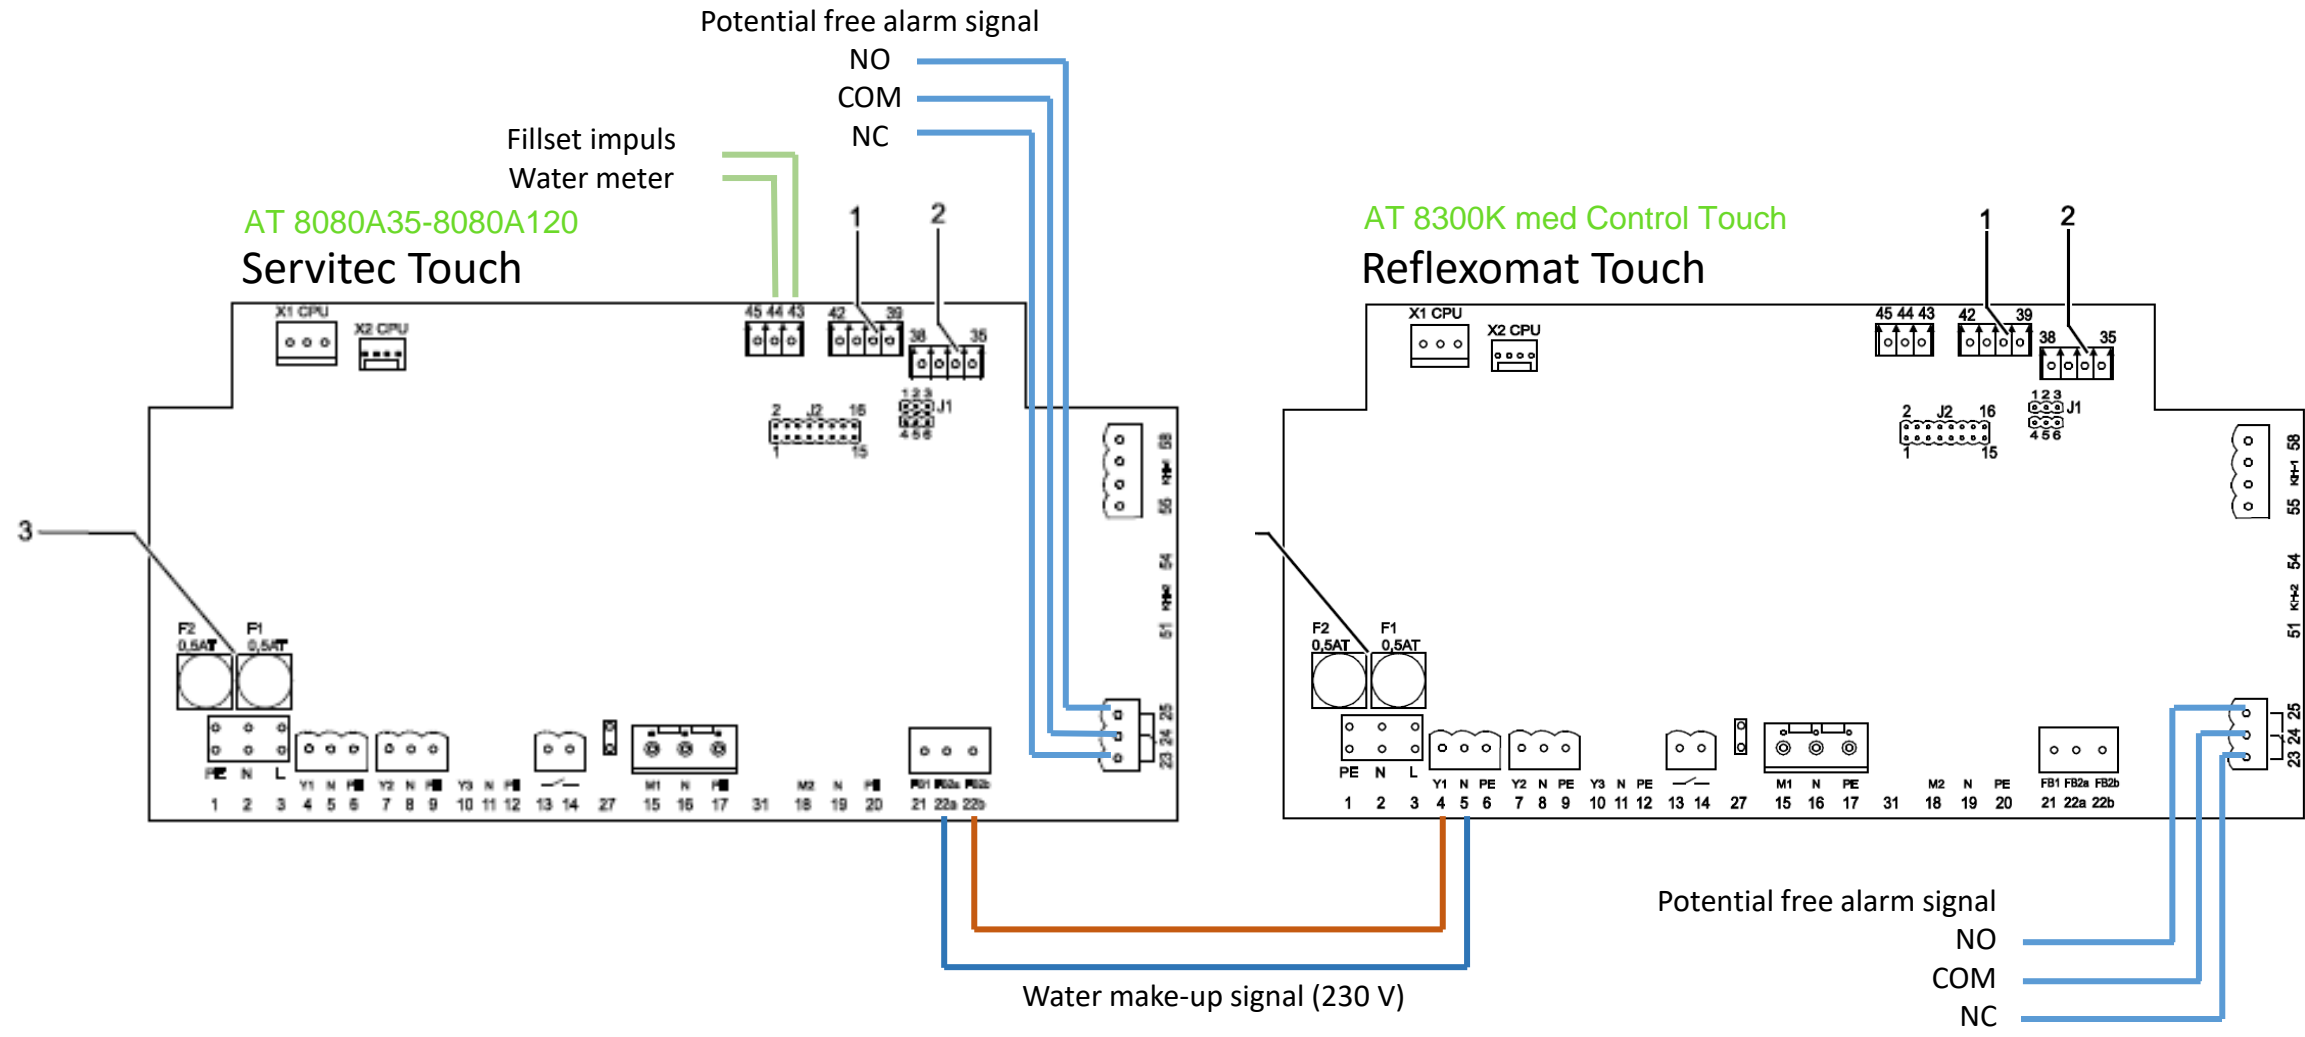

Fillset impuls
Water meter

AT 8300K med Control Touch
Reflexomat Touch

Servitec AT 8080-/8080A

Potential free
alarm signal
NO
COM
NC

Water make-up signal (230 V)

AT 8080A35-8080A120
Servitec Touch

AT 8300K med Control Touch
Reflexomat Touch

Potential free alarm signal

NO
COM
NC

Fillset impuls
Water meter

Potential free alarm signal

NO
COM
NC

Water make-up signal (230 V)

AT 8080-/8080A
Servitec

AT 8300- samt 8300K med Control basic
Reflexomat Basic

AT 8080A35-8080A120

Servitec Touch

Fillset impuls
Water meter

Potential free alarm signal

NO
COM
NC

AT 8300- samt 8300K med Control basic

Reflexomat Basic

Water make-up signal (230 V)

AT 8080-40/8080A40

Servitec S

Potential free
alarm signal
NO
NC
COM

AT 8300- samt 8300K med Control basic

Reflexomat Basic

Water make-up signal (230 V)