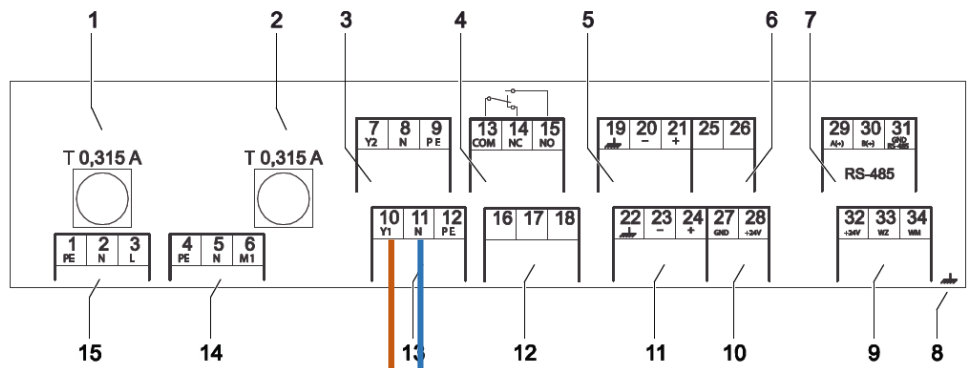

AT 8080-40/8080A40

Servitec S

Potential free
alarm signal
NO
NC
COM

AT 8300- samt 8300K med Control basic

Reflexomat Basic

Water make-up signal (230 V)