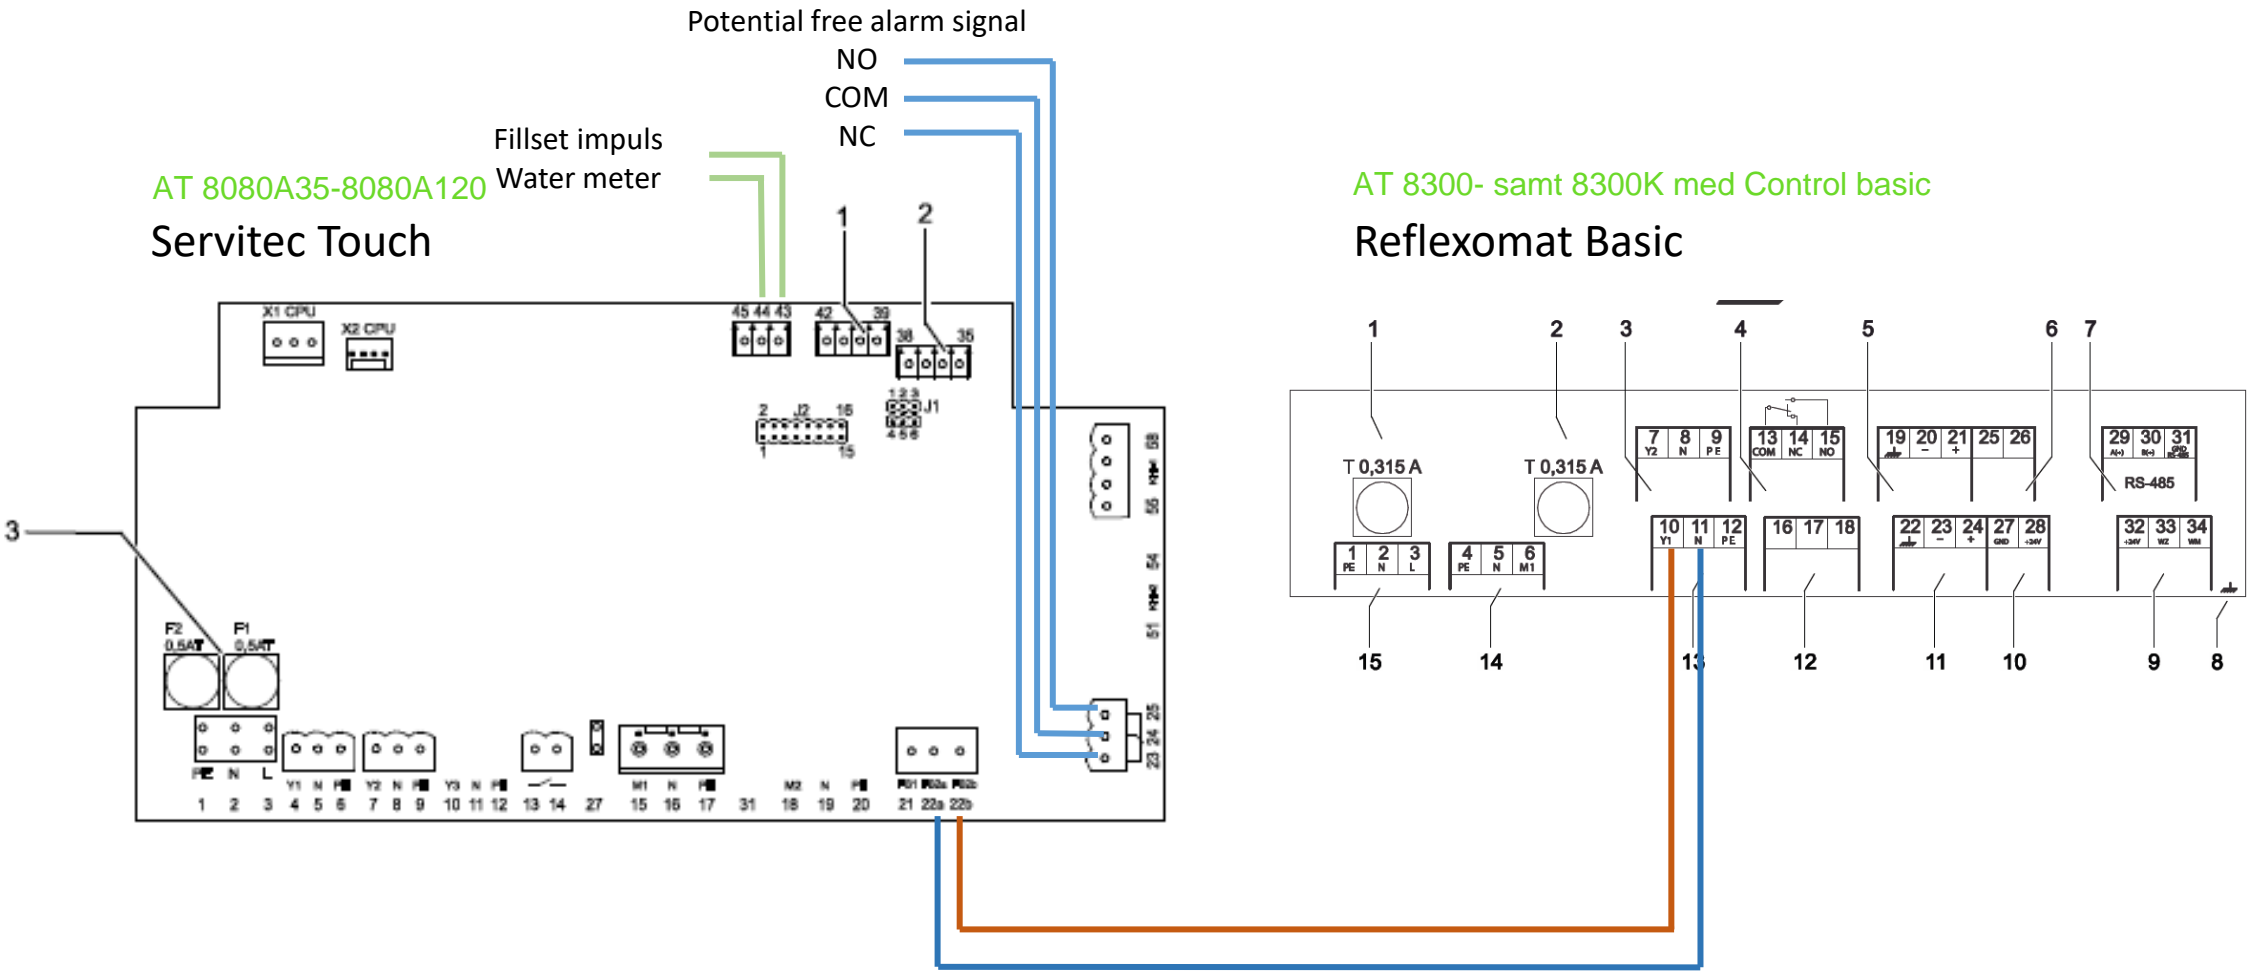

Fillset impuls
Water meter

AT 8300K med Control Touch
Reflexomat Touch

Servitec AT 8080-/8080A

Potential free
alarm signal
NO
COM
NC

Water make-up signal (230 V)

AT 8080A35-8080A120
Servitec Touch

AT 8300K med Control Touch
Reflexomat Touch

Potential free alarm signal

NO
COM
NC

Fillset impuls
Water meter

Potential free alarm signal

NO
COM
NC

Water make-up signal (230 V)

AT 8080-/8080A
Servitec

AT 8300- samt 8300K med Control basic
Reflexomat Basic

AT 8080A35-8080A120

Servitec Touch

Fillset impuls
Water meter

Potential free alarm signal

NO
COM
NC

AT 8300- samt 8300K med Control basic

Reflexomat Basic

Water make-up signal (230 V)

AT 8080-40/8080A40

Servitec S

Potential free
alarm signal
NO
NC
COM

AT 8300- samt 8300K med Control basic

Reflexomat Basic

Water make-up signal (230 V)