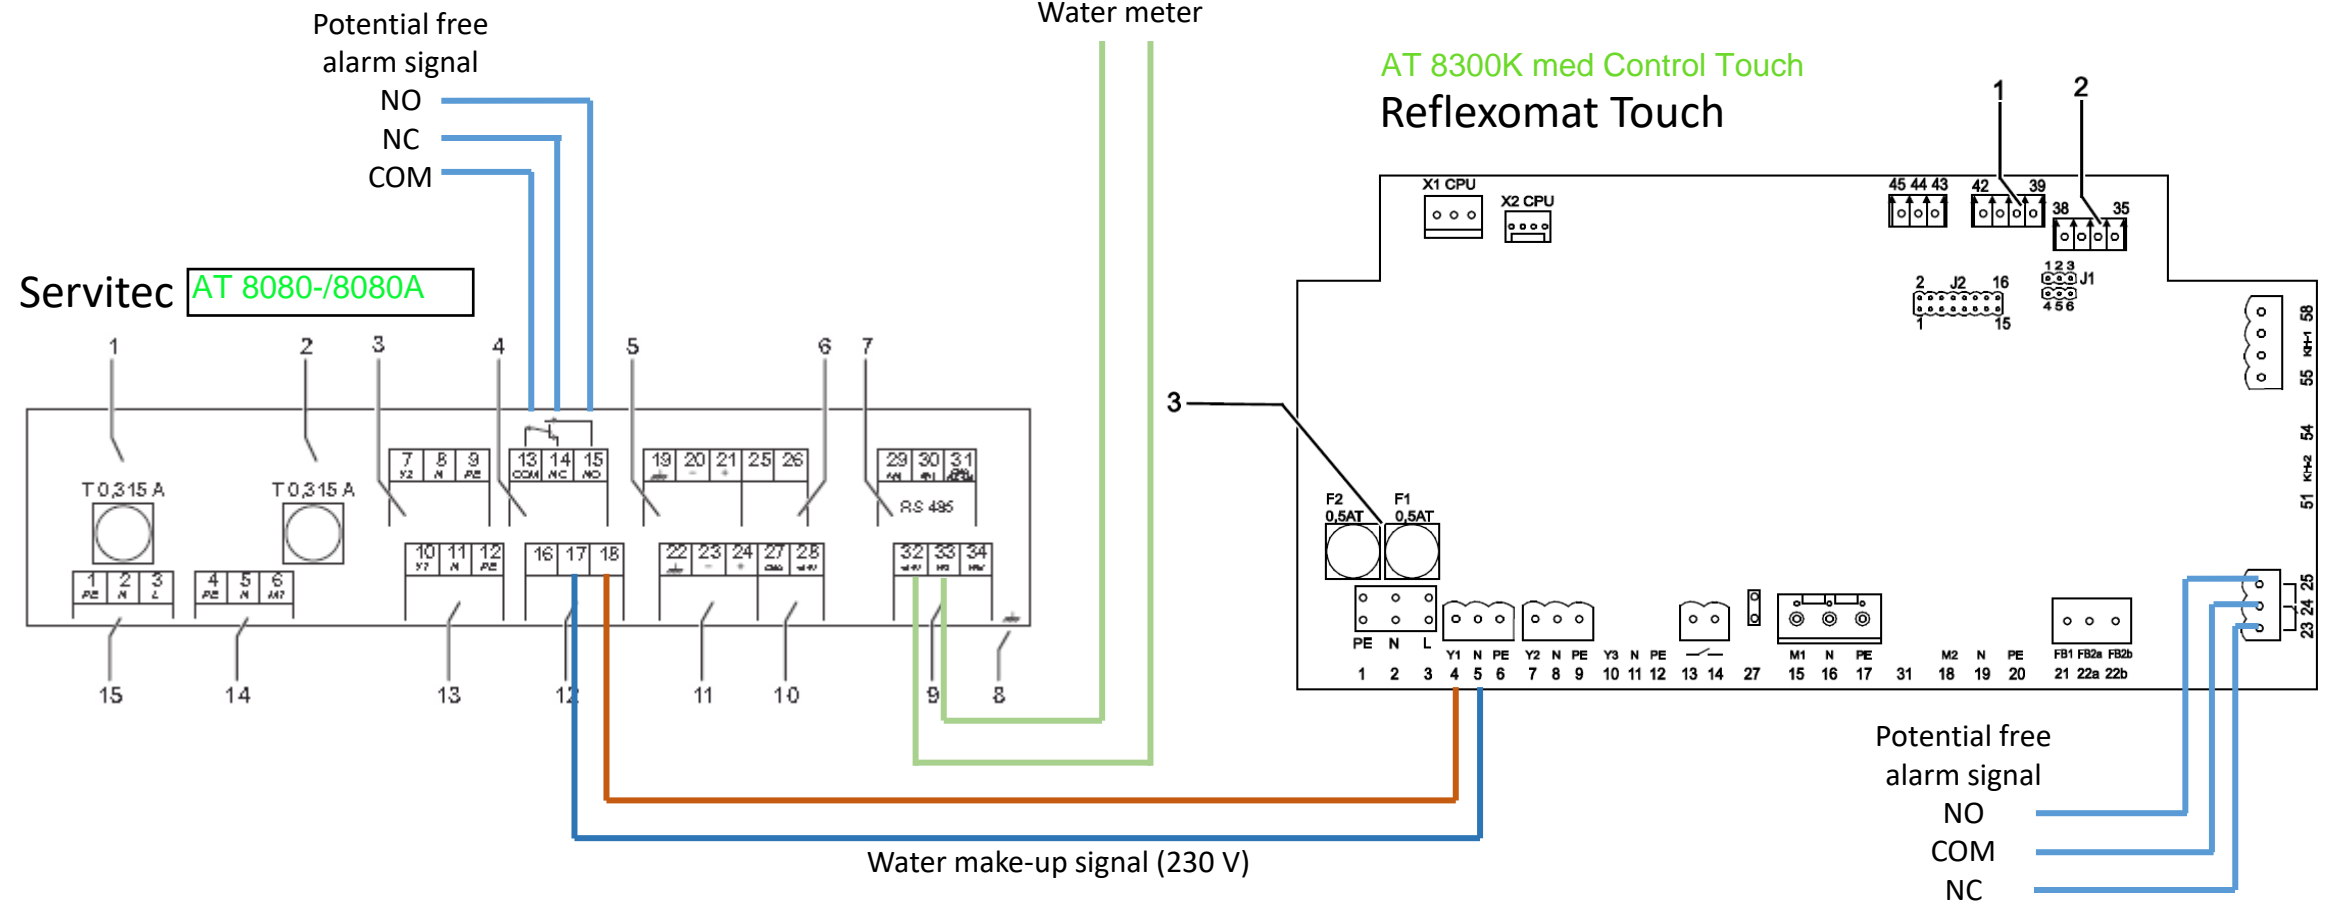

Fillset impuls
Water meter

AT 8300K med Control Touch
Reflexomat Touch

Servitec AT 8080-/8080A

Potential free
alarm signal
NO
COM
NC

Water make-up signal (230 V)

AT 8080A35-8080A120
Servitec Touch

AT 8300K med Control Touch
Reflexomat Touch

Potential free alarm signal

NO
COM
NC

Fillset impuls
Water meter

Potential free alarm signal

NO
COM
NC

Water make-up signal (230 V)

AT 8080-/8080A
Servitec

AT 8300- samt 8300K med Control basic
Reflexomat Basic

AT 8080A35-8080A120

Servitec Touch

Fillset impuls
Water meter

Potential free alarm signal

NO
COM
NC

AT 8300- samt 8300K med Control basic

Reflexomat Basic

Water make-up signal (230 V)

AT 8080-40/8080A40

Servitec S

Potential free
alarm signal
NO
NC
COM

AT 8300- samt 8300K med Control basic

Reflexomat Basic

Water make-up signal (230 V)