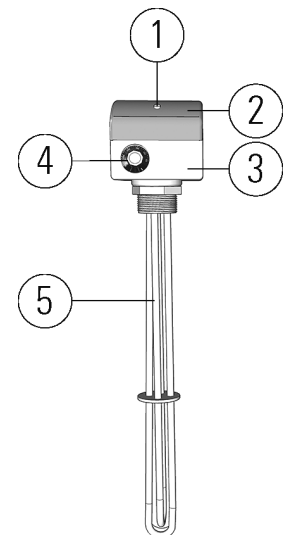

## Material specification

1	Reset button
2	Lid
3	Coupling box
4	Control controls
5	Power cartridge

## Function and design

The power cartridge consists of a 2-pole thermostat and a 3-pole overheat protection. Max 10,000 W, 3-phase 400 V. Connection box S7 including thermostat and overheat protection. Connection terminal and internal wiring (100 mm, 150 mm or 200 mm) 100 mm as standard. For connection diagram, see the operating instructions.

## Dimensioning

Contact Armatec

AT 8526EL

## Installation

The power cartridge is mounted together with the connection box. Check thread size and insertion length, use thread sealing if necessary. The electric cartridge can be oriented in all directions in the tank but must be completely covered by fluid before power is switched on. For detailed assembly and installation instructions, see the operating instructions.