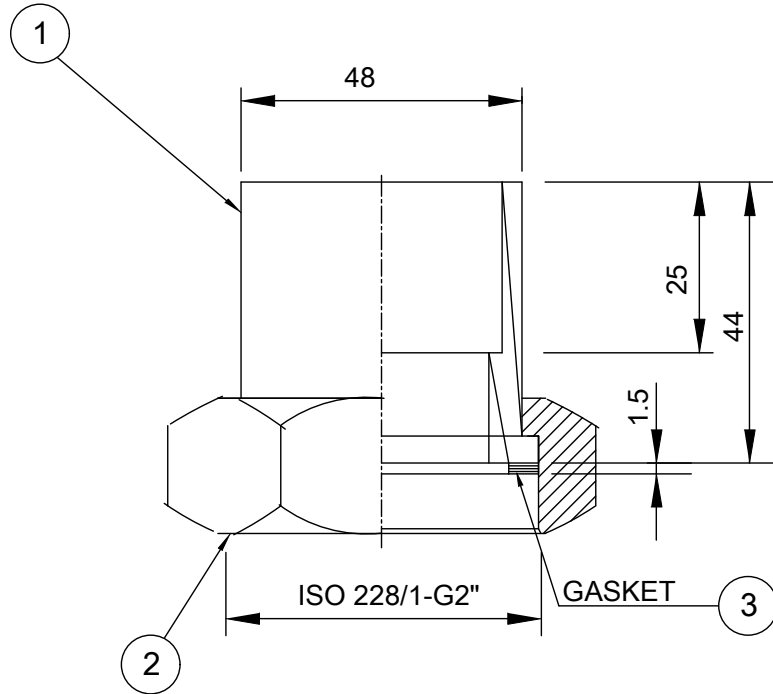

2-PACK ISO 228/1-G2" Coupling

1	3		Gasket	Reinz AFM-34	
1	2		Nut	Carbon steel	
1	1		Tube	Brass	
Qty	item		Name/Designation	Material	Notes

3456634401

2x ISO G2"CS; d44.5/D50.9 Brass

www.alfalaval.com

{CUSTOMER NAME / REF. NO}