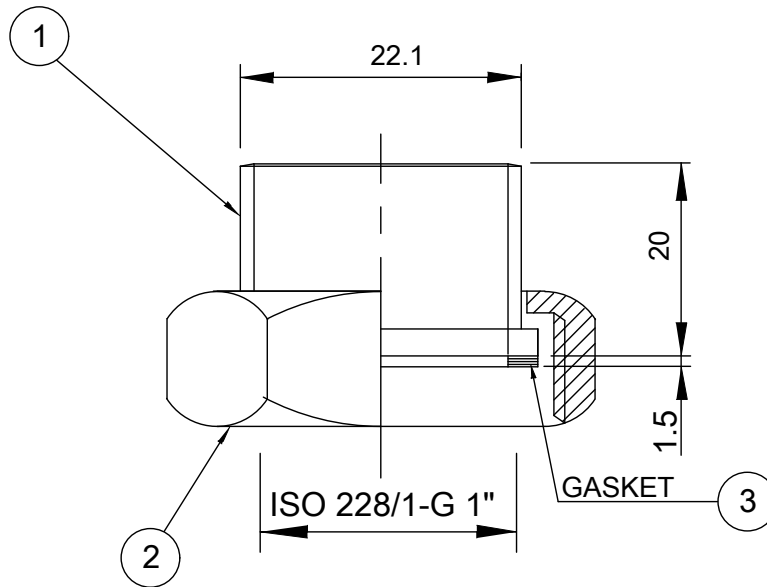

2x ISO 228/1-G1" CS; d22 Brass

2	3		Gasket	Reinz AFM-34	
2	2		Cap Nut	Carbon steel	
2	1		Tube	Brass	
Qty	item		Name/Designation	Material	Notes

3456634501

2x ISO G1" CS; d22 Brass

www.alfalaval.com

{CUSTOMER NAME / REF. NO}