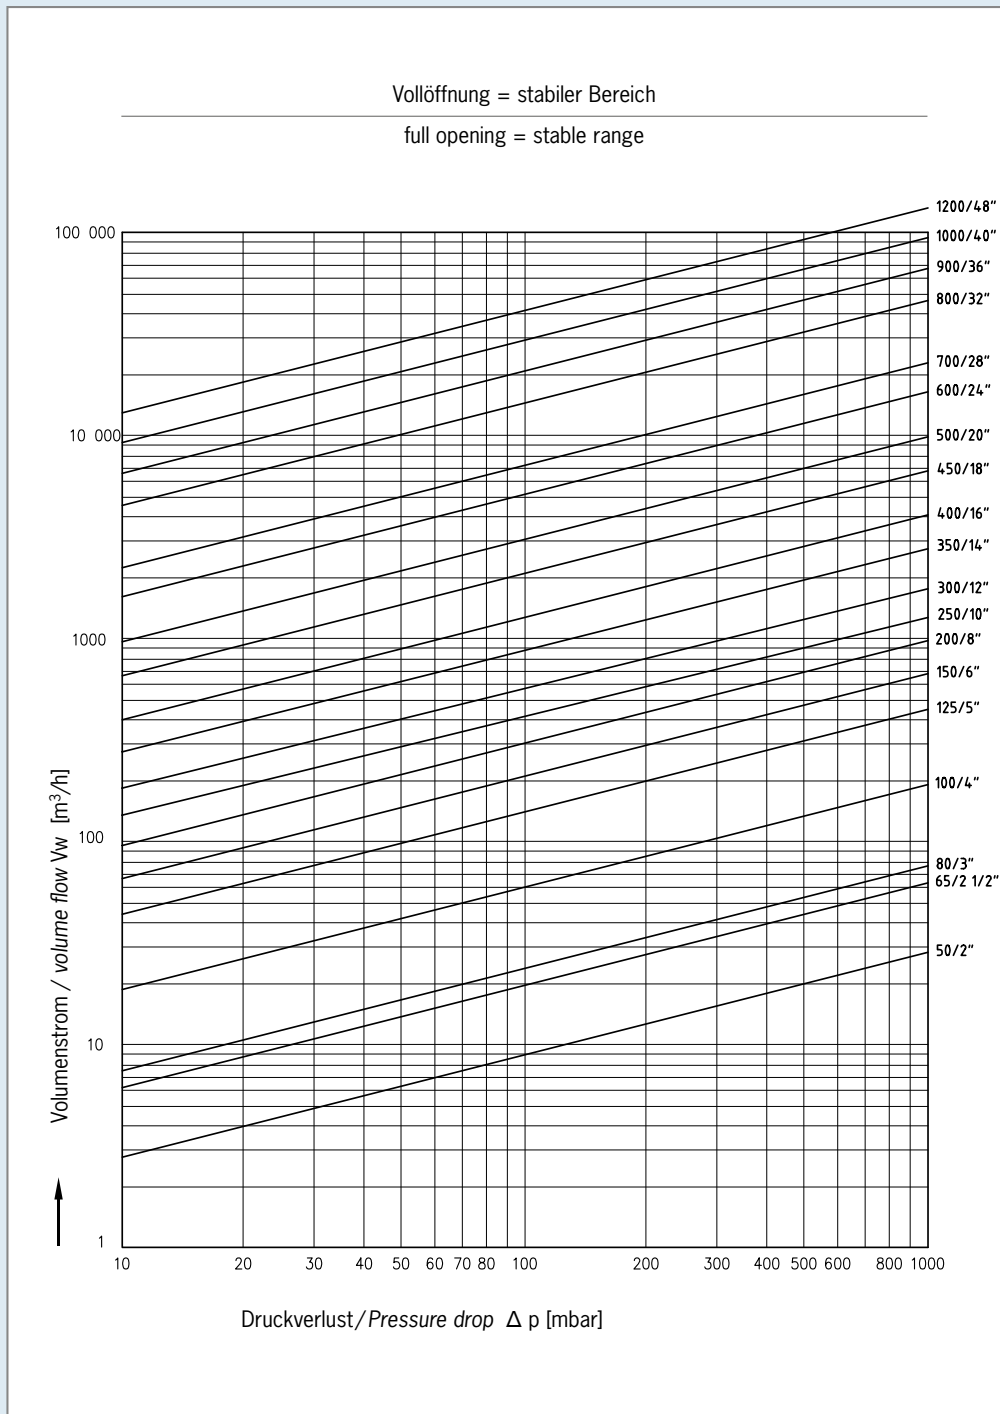

DN/ Size 50 – 1200, 2" – 48"

- Diagramme gelten für Wasser (20°C)
Diagrams are based upon water (20°C)